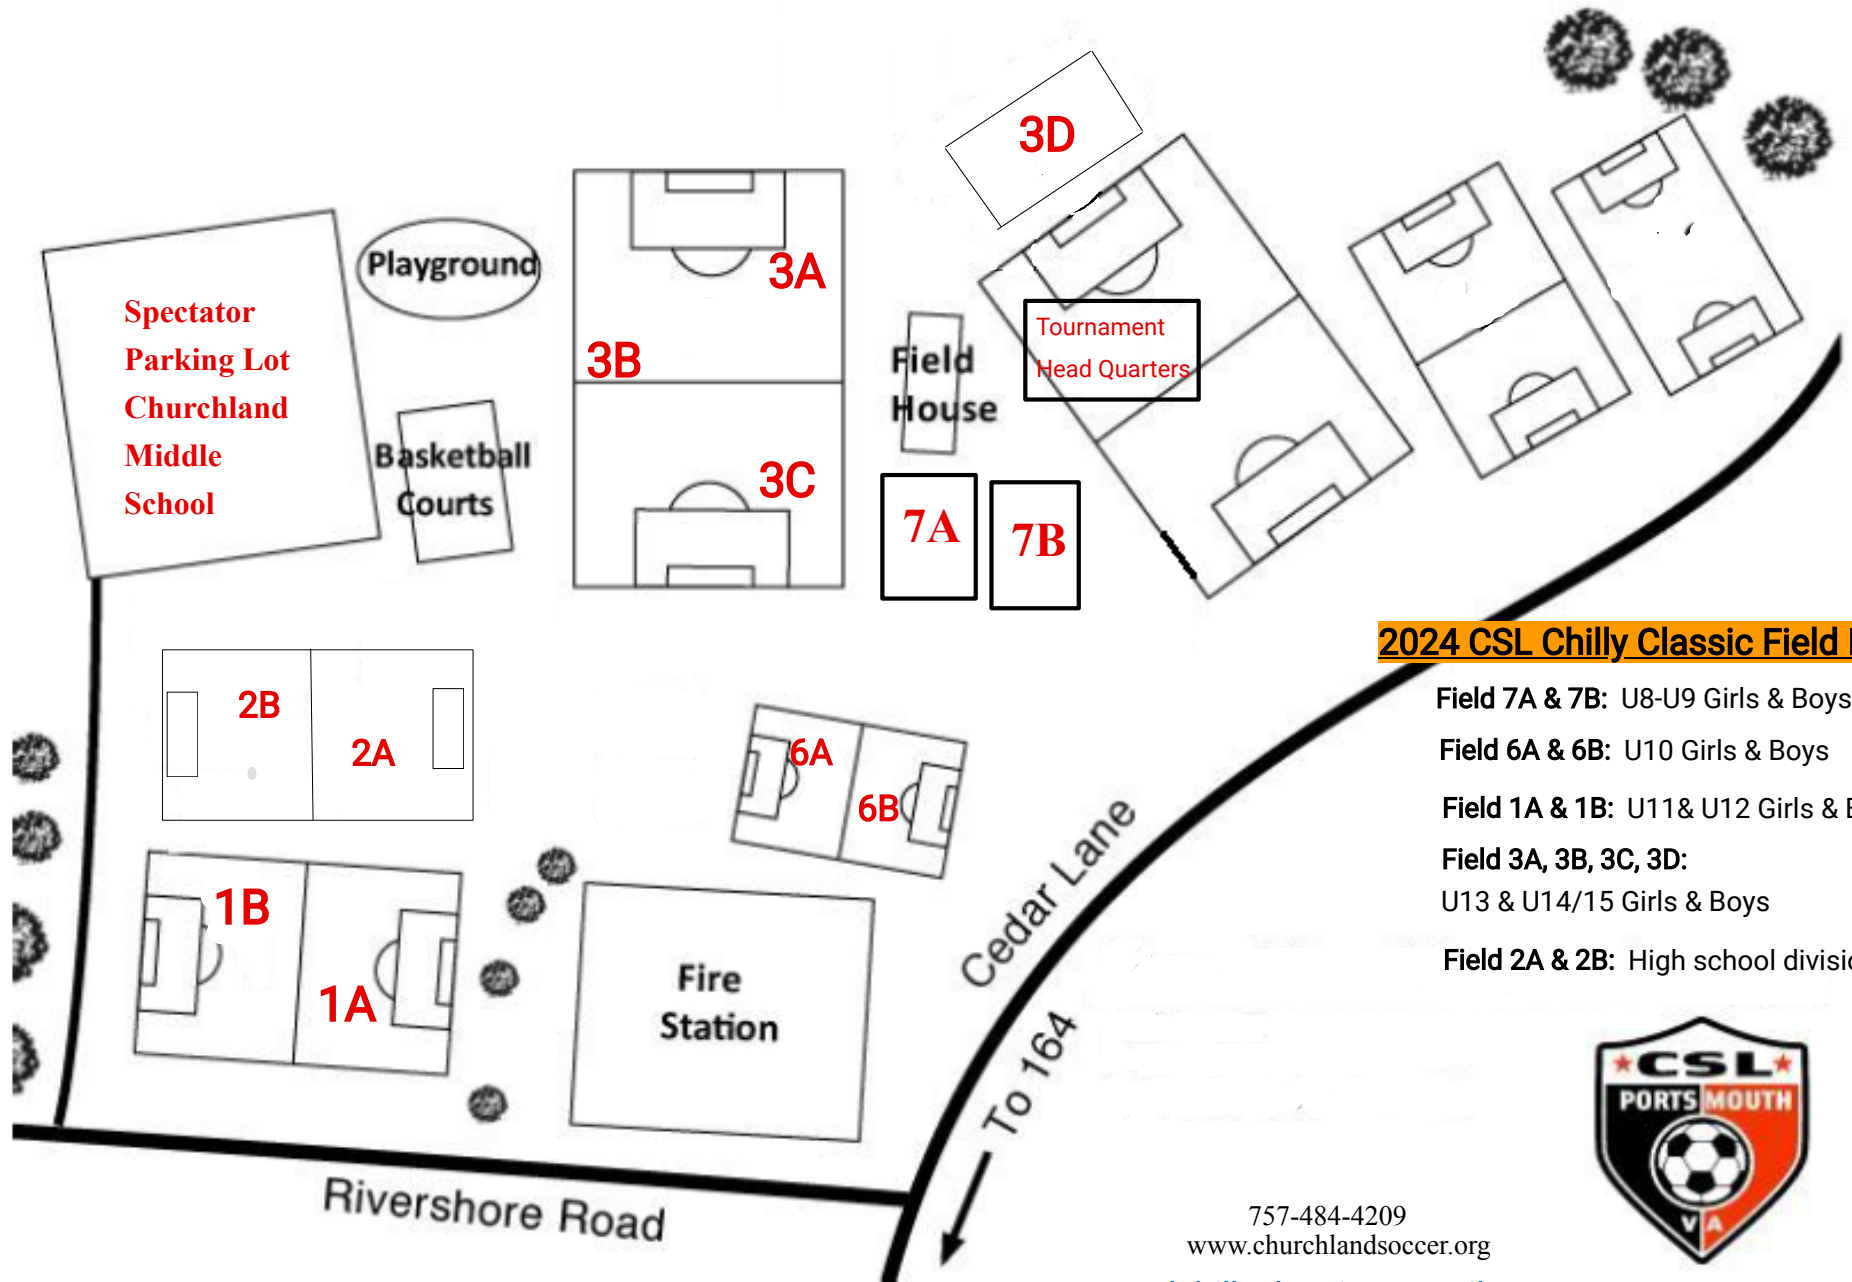

Churchland Soccer League Chilly Classic

2024 CSL Chilly Classic Field Map

- Field 7A & 7B: U8-U9 Girls & Boys
- Field 6A & 6B: U10 Girls & Boys
- Field 1A & 1B: U11& U12 Girls & Boys
- Field 3A, 3B, 3C, 3D:
U13 & U14/15 Girls & Boys
- Field 2A & 2B: High school divisions